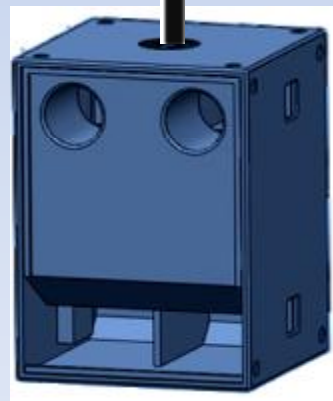

Top unit covering the second half of the hall

Adjustable, rotating speaker unit to aim different coverage

Bottom unit covering the first half of the hall & front fill

18 in sub bass