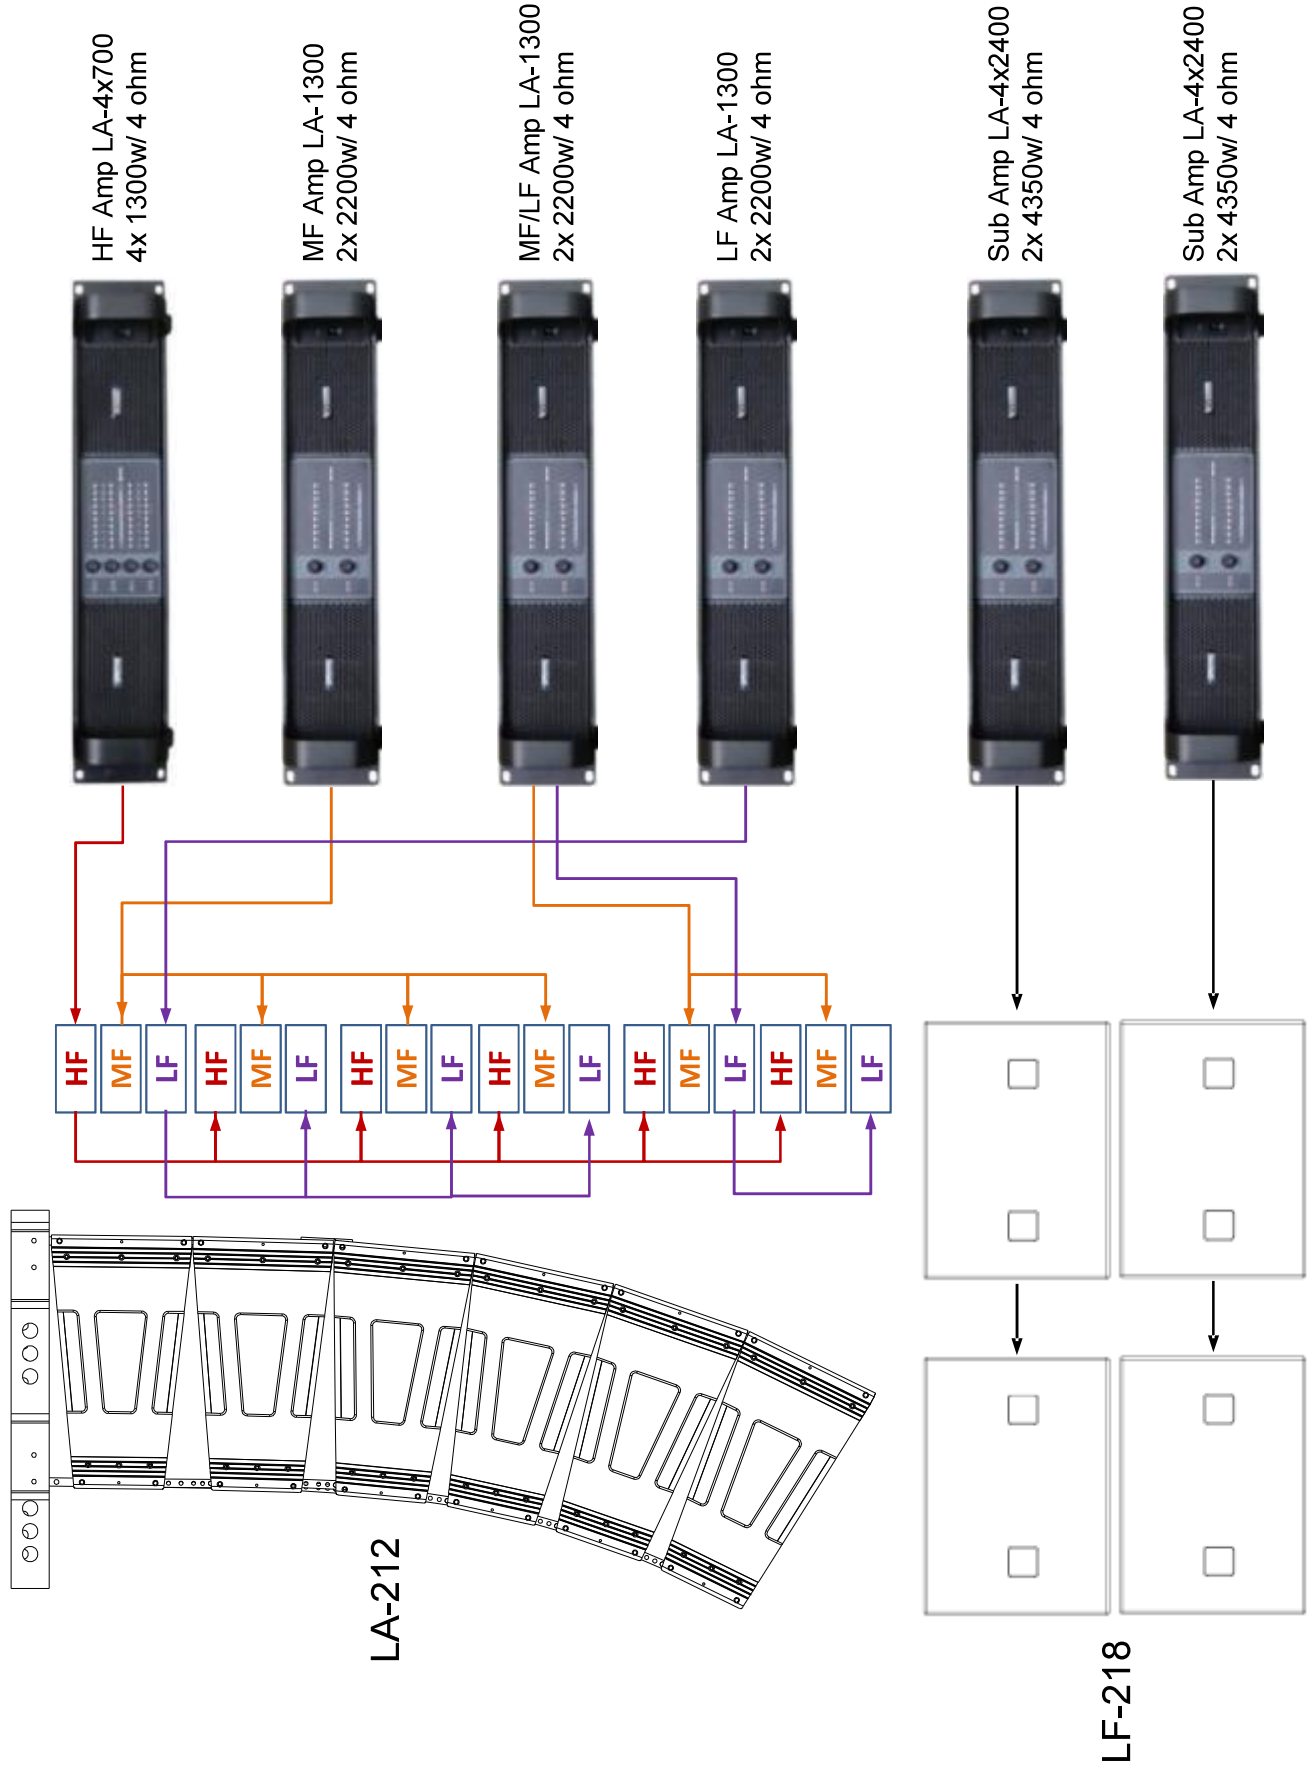

Tri-amp Line Array Amplification Schematic Diagram

Model: LA-212/ LF-218

Side View

Fine SPL Professional Audio System