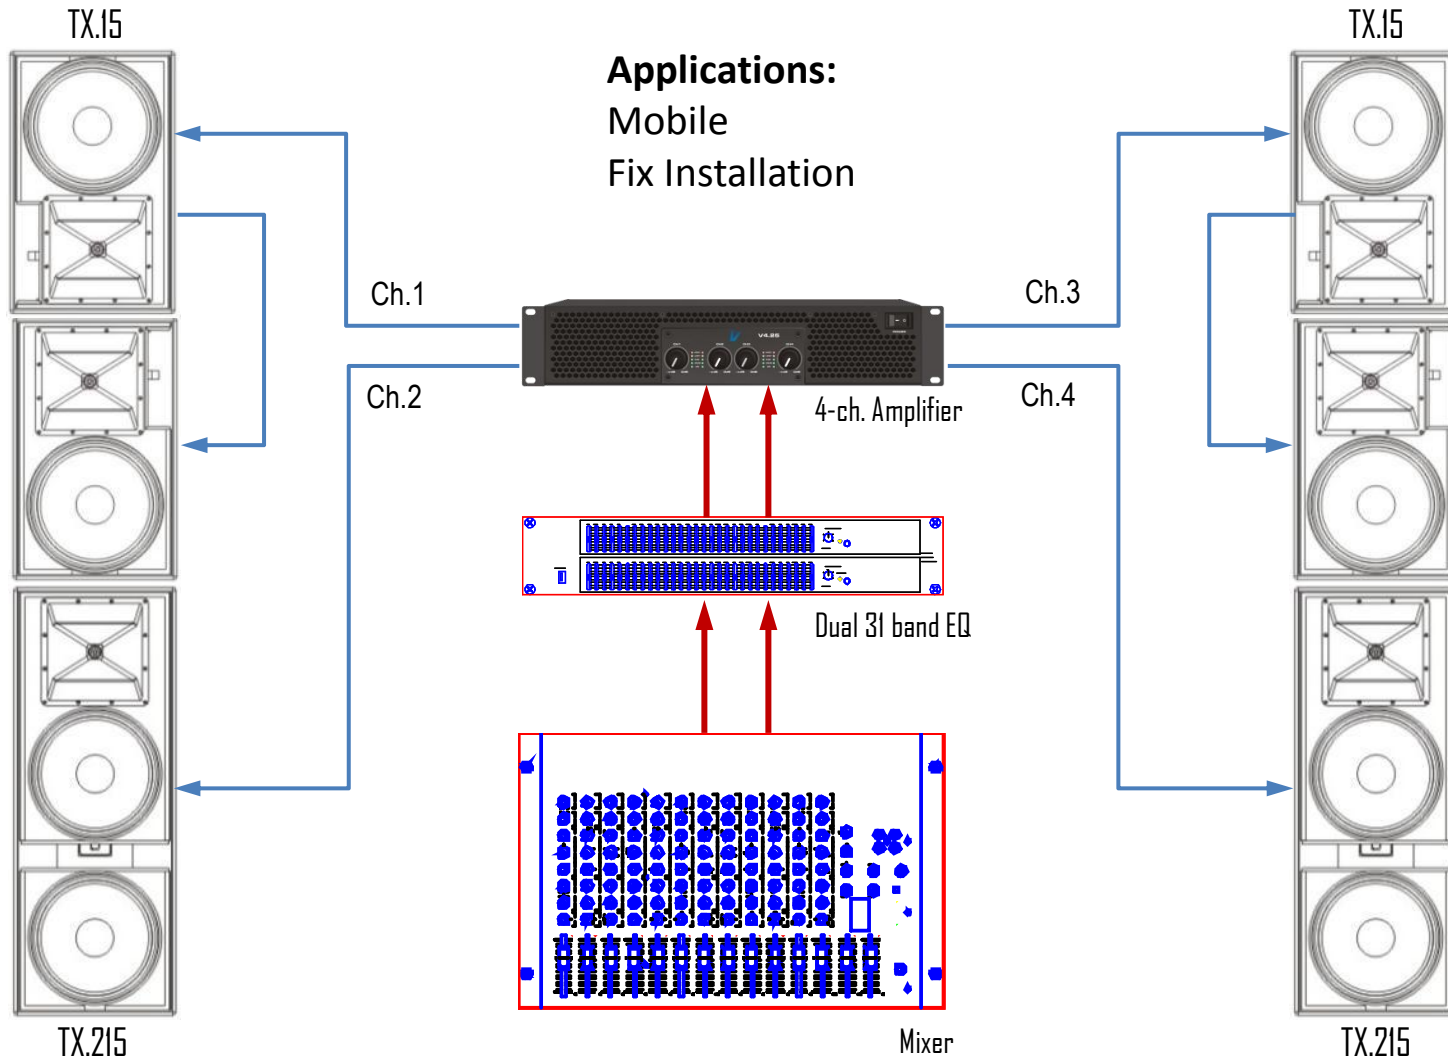

Cabinet System Ground Stacking Configuration/ Amplification **流动演出系统应用配置**

Total System Dispersion Coverage Illustration 系统指向覆盖示意图

# Total System Dispersion Coverage Illustration 系统指向覆盖示意图