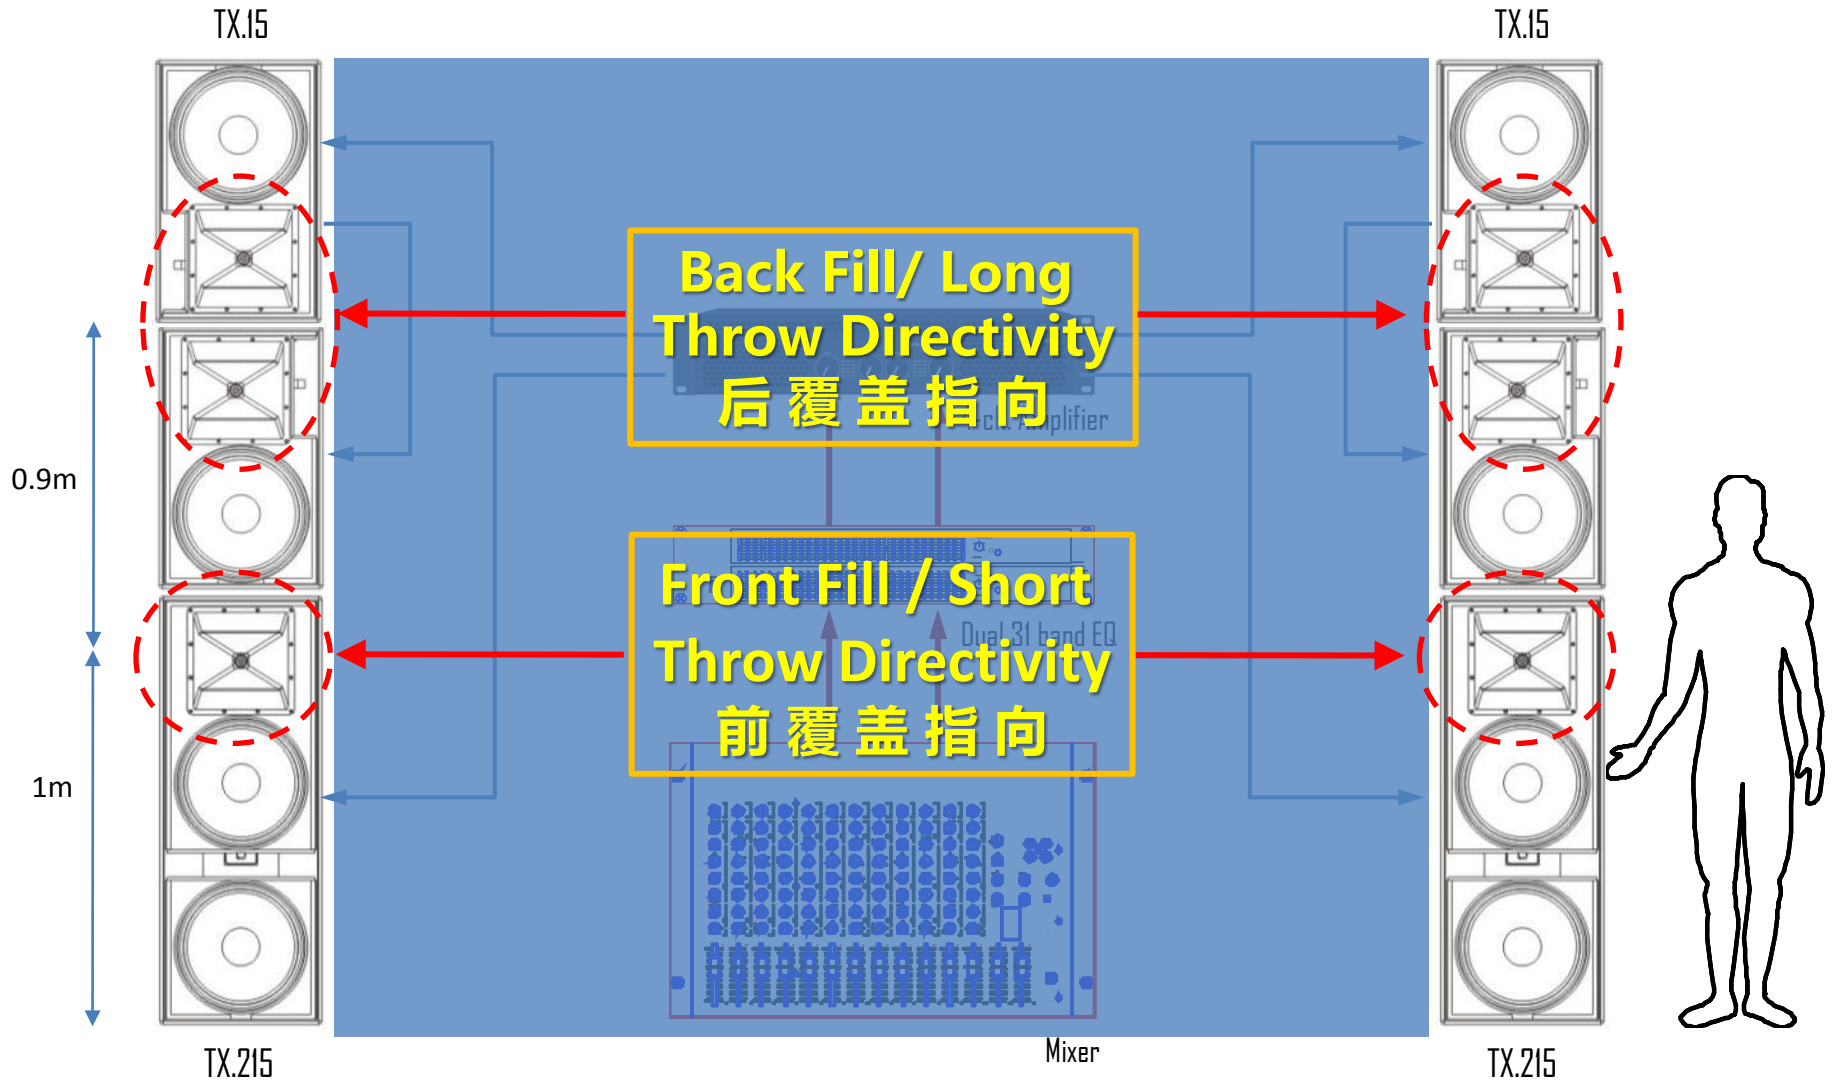

Cabinet System Ground Stacking Configuration/ Amplification **流动演出系统应用配置**

Total System Dispersion Coverage Illustration 系统指向覆盖示意图

# Total System Dispersion Coverage Illustration 系统指向覆盖示意图