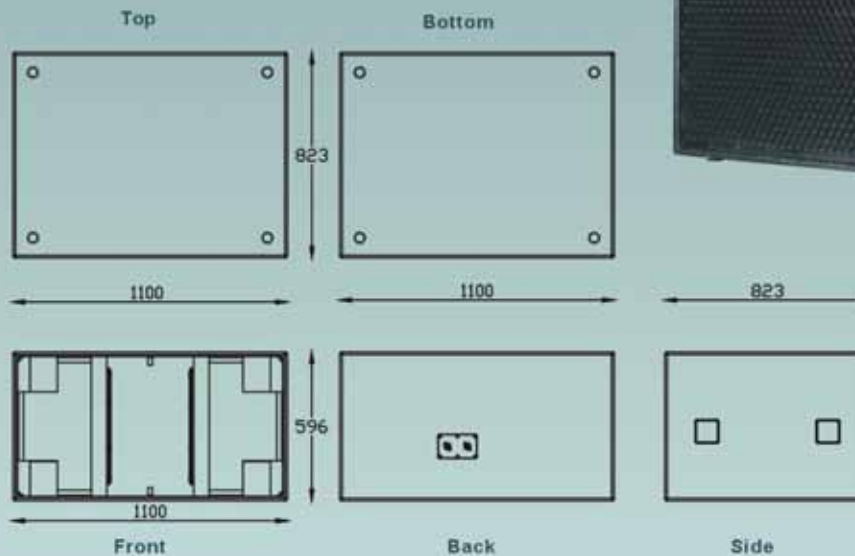

# LF-218 Double 18-in Sub Bass Enclosure Series

## Technical Specifications

System	18-in band-pass subbass
LF	2x 18-in cone/ 100mm VC
HF	Nil
Frequency response	32Hz~150 Hz
Impedance	4 ohm
Power handling	1600w (cont.) 6000w (Peak)
Max. SPL (1w/ 1m)	139 dB (calculated)
Dispersions H x V	Omni
Material	13-ply 18mm plywood
Finish	Wear resistant black paint
Connector	2x NL4 speakon
Suspension	N/A
Net Weight (kg)	91.5
Dimensions (mm)	1100 x 823 x 596 (W x D x H)

## Dimensional Drawings

## Response Curves